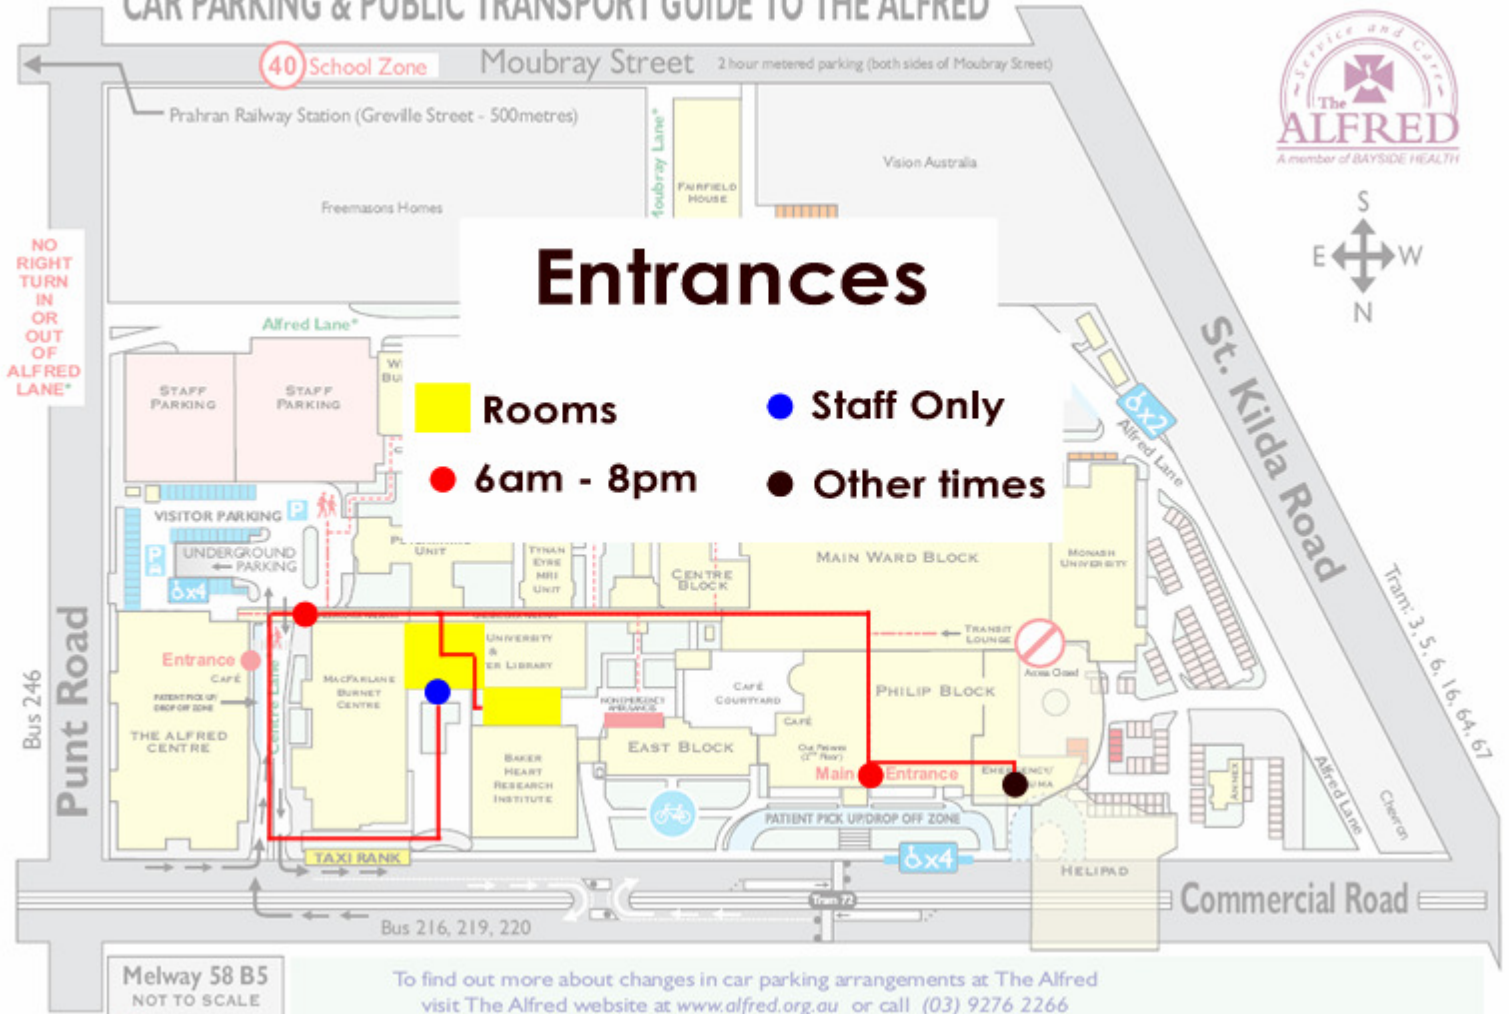

CAR PARKING & PUBLIC TRANSPORT GUIDE TO THE ALFRED

Please note that you will be able to access the AMREP lecture theatre (yellow rectangle) via the Staff Only entrance (blue dot) from Commercial Road.